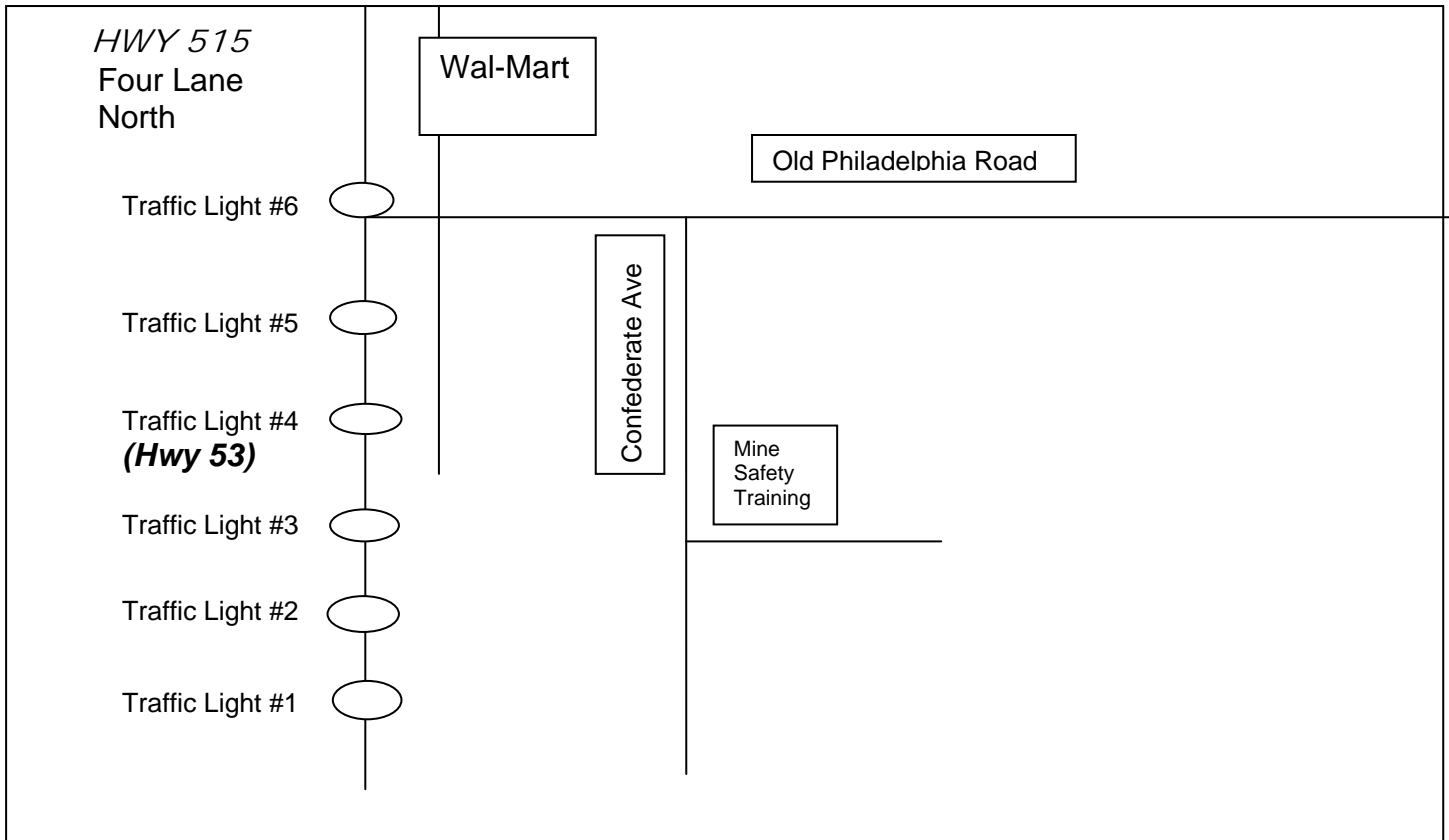

# MINE SAFETY TRAINING, INC

From Atlanta:

- North on I-75
- Exit onto I-575 which becomes HWY 515 in northern Cherokee County
- Continue on HWY 515 and proceed to the fifth traffic light.
- Turn right at sixth traffic light onto Old Philadelphia Rd.
- 3<sup>rd</sup> right into the Mountain City Business Park onto Confederate Avenue.
- Our office/classroom is located at 144 Confederate Avenue on the right side of the street. It is the 5<sup>th</sup> building on the right.