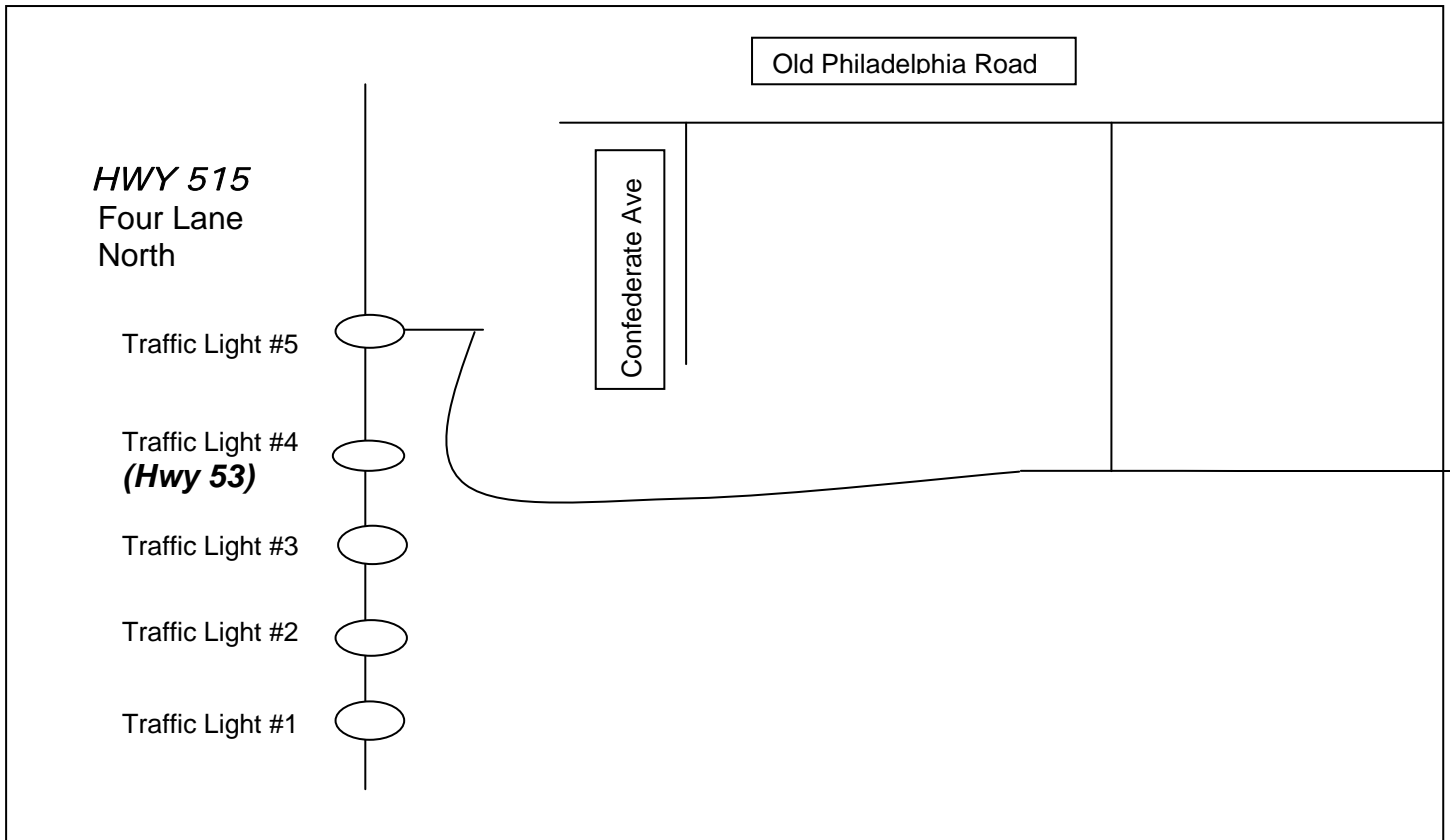

MINE SAFETY TRAINING, INC

From Atlanta:

- North on I-75
- Exit onto I-575 which becomes HWY 515 in northern Cherokee County
- Continue on HWY 515 and proceed to the fifth traffic light.
- Turn right at fifth traffic light.
- Go to stop sign turn right on Noah Drive.
- Follow road to bottom of hill turn on the first road on the left (Across from New Beginnings).
- Go to stop sign (dead ends) turn left on to Old Philadelphia Rd.
- Take second left into the Mountain City Business Park onto Confederate Avenue.
- Our office/classroom is located at 144 Confederate Avenue on the right side of the street. It is the 5th building on the right.